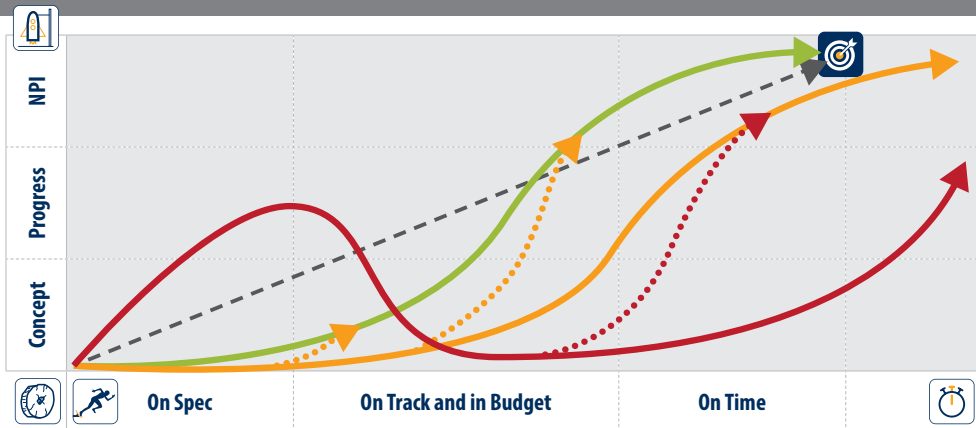

## WINNING LINE

The advanced driving  
course for Project Manager

## THE PERFECT S-CURVE TO EFFICIENT PROJECT DELIVERY

**This simple model is the foundation of our work – delivering a perfect balance between planning & implementation.**